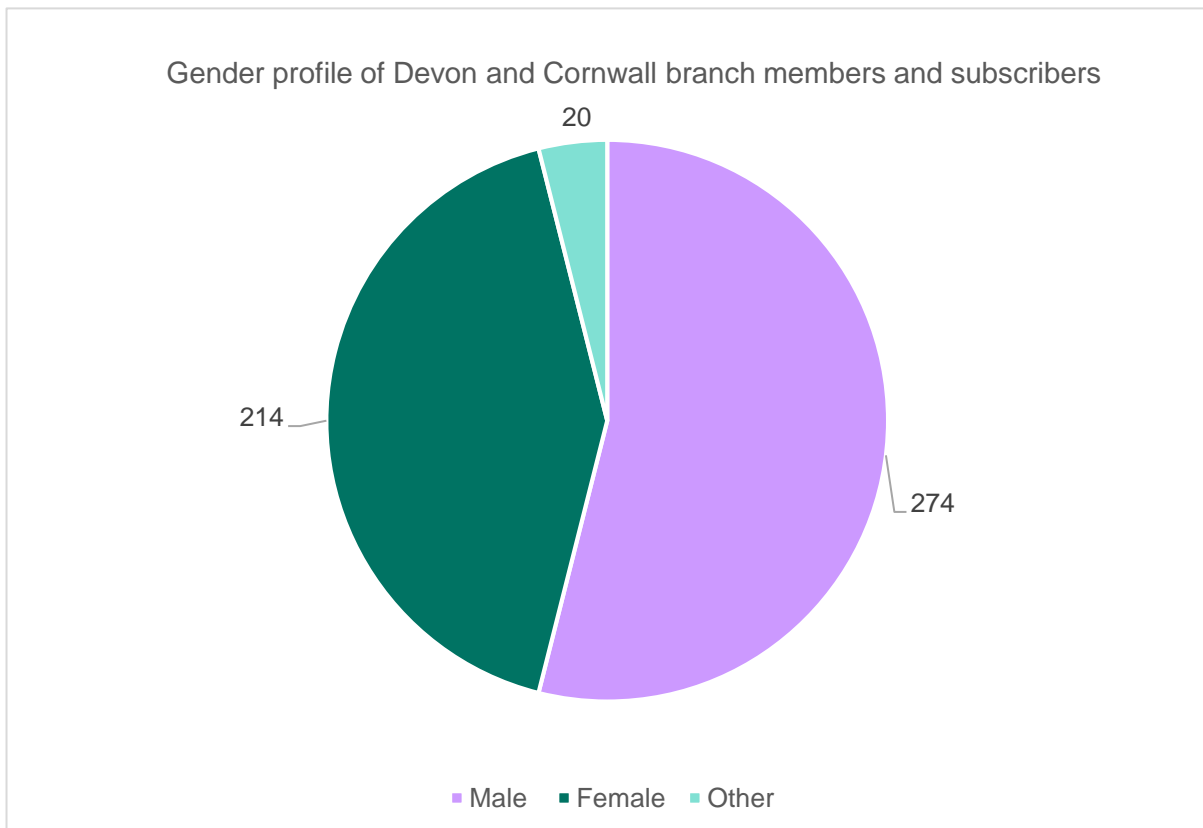

## Devon and Cornwall

Branch members: **450**

Subscribers: **58**

Membership category of Beds, Essex and Herts branch members and subscribers

Devon and Cornwall branch members vs Subscribers

Professional registers of Devon and Cornwall branch members and subscribers

Length of membership of current members and subscribers of Devon and Cornwall branch based on election date