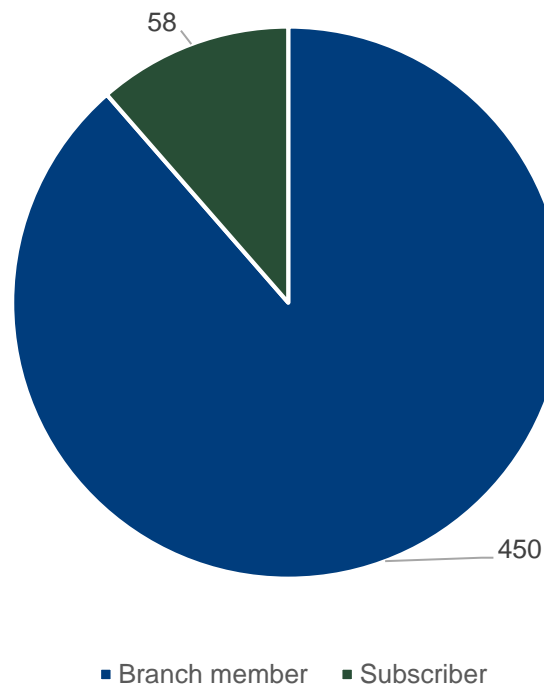

## Devon and Cornwall

Branch members: **450**

Subscribers: **58**

Membership category of Beds, Essex and Herts branch members and subscribers

Devon and Cornwall branch members vs Subscribers

Professional registers of Devon and Cornwall branch members and subscribers

Length of membership of current members and subscribers of Devon and Cornwall branch based on election date