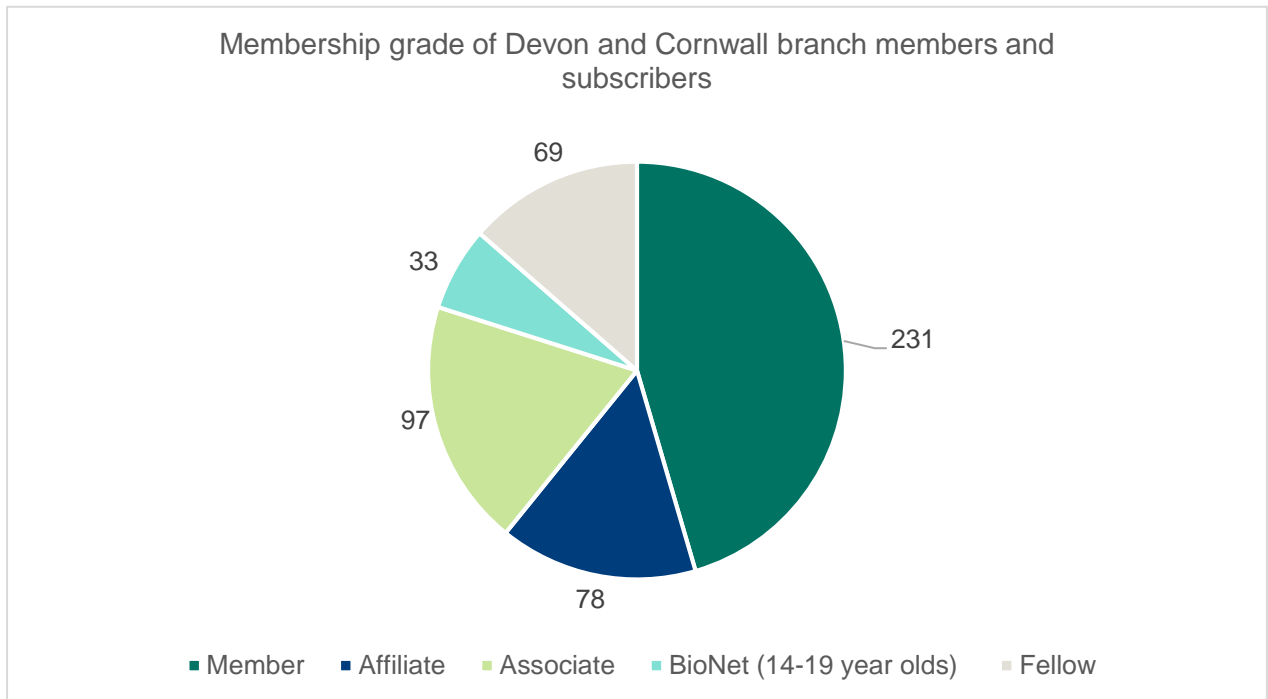

## Devon and Cornwall

Branch members: **450**

Subscribers: **58**

Membership category of Beds, Essex and Herts branch members and subscribers

Devon and Cornwall branch members vs Subscribers

Professional registers of Devon and Cornwall branch members and subscribers

Length of membership of current members and subscribers of Devon and Cornwall branch based on election date