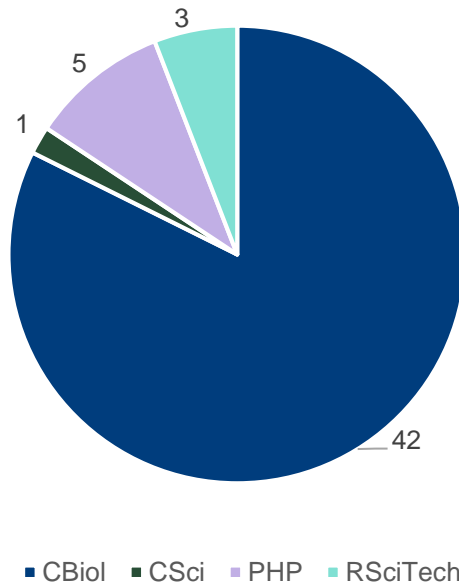

## Devon and Cornwall

Branch members: **450**

Subscribers: **58**

Membership category of Beds, Essex and Herts branch members and subscribers

Devon and Cornwall branch members vs Subscribers

Professional registers of Devon and Cornwall branch members and subscribers

Length of membership of current members and subscribers of Devon and Cornwall branch based on election date