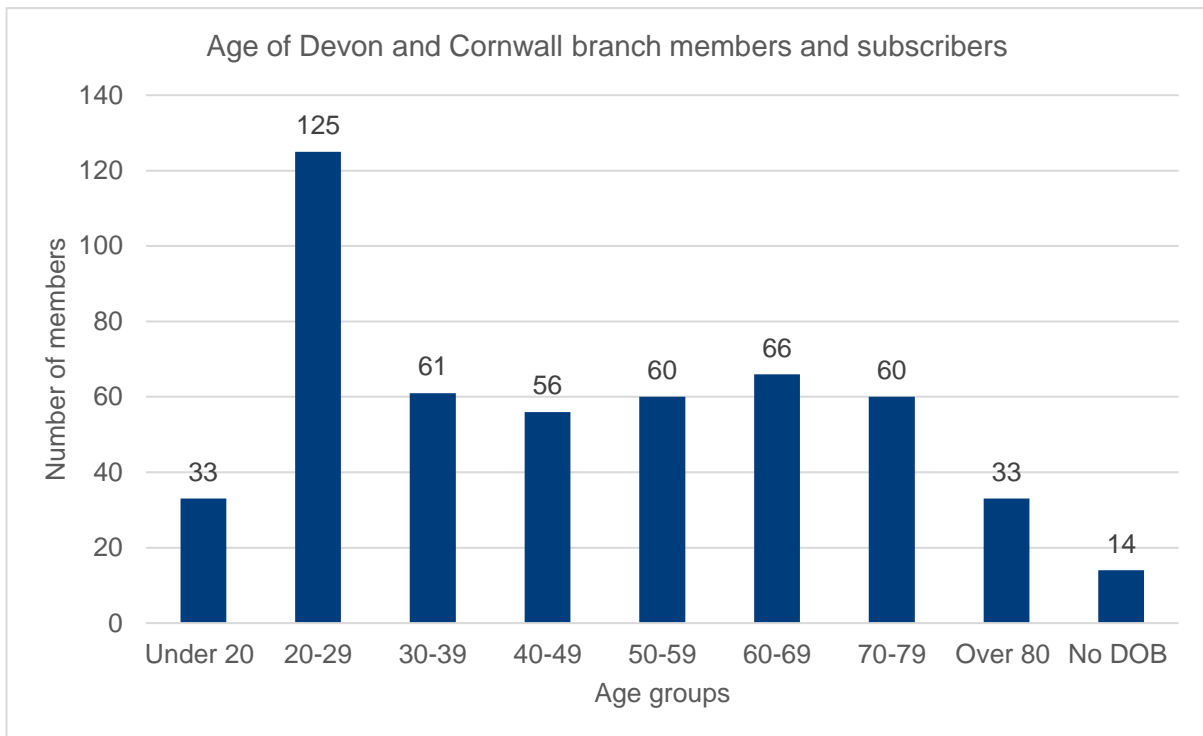

## Devon and Cornwall

Branch members: **450**

Subscribers: **58**

Membership category of Beds, Essex and Herts branch members and subscribers

Devon and Cornwall branch members vs Subscribers

Professional registers of Devon and Cornwall branch members and subscribers

Length of membership of current members and subscribers of Devon and Cornwall branch based on election date