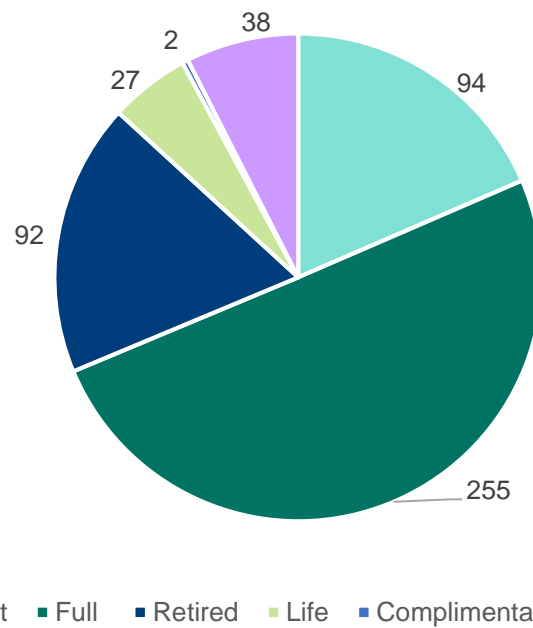

## Devon and Cornwall

Branch members: **450**

Subscribers: **58**

Membership category of Beds, Essex and Herts branch members and subscribers

Devon and Cornwall branch members vs Subscribers

Professional registers of Devon and Cornwall branch members and subscribers

Length of membership of current members and subscribers of Devon and Cornwall branch based on election date