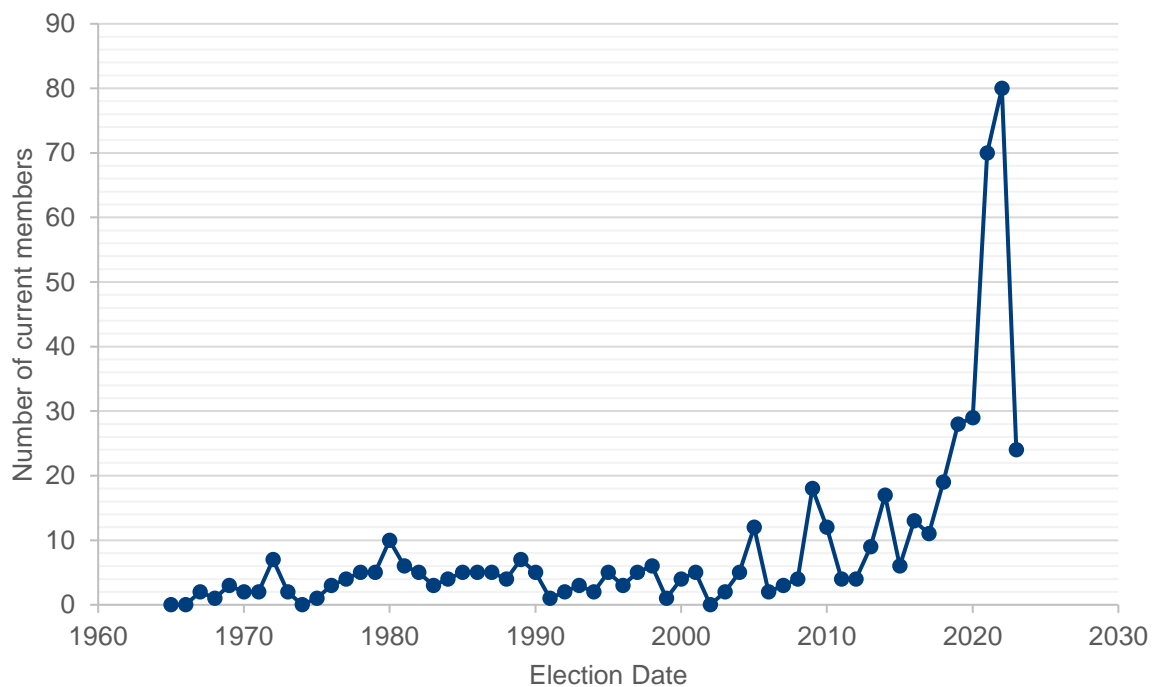

## Devon and Cornwall

Branch members: **450**

Subscribers: **58**

Membership category of Beds, Essex and Herts branch members and subscribers

Devon and Cornwall branch members vs Subscribers

Professional registers of Devon and Cornwall branch members and subscribers

Length of membership of current members and subscribers of Devon and Cornwall branch based on election date