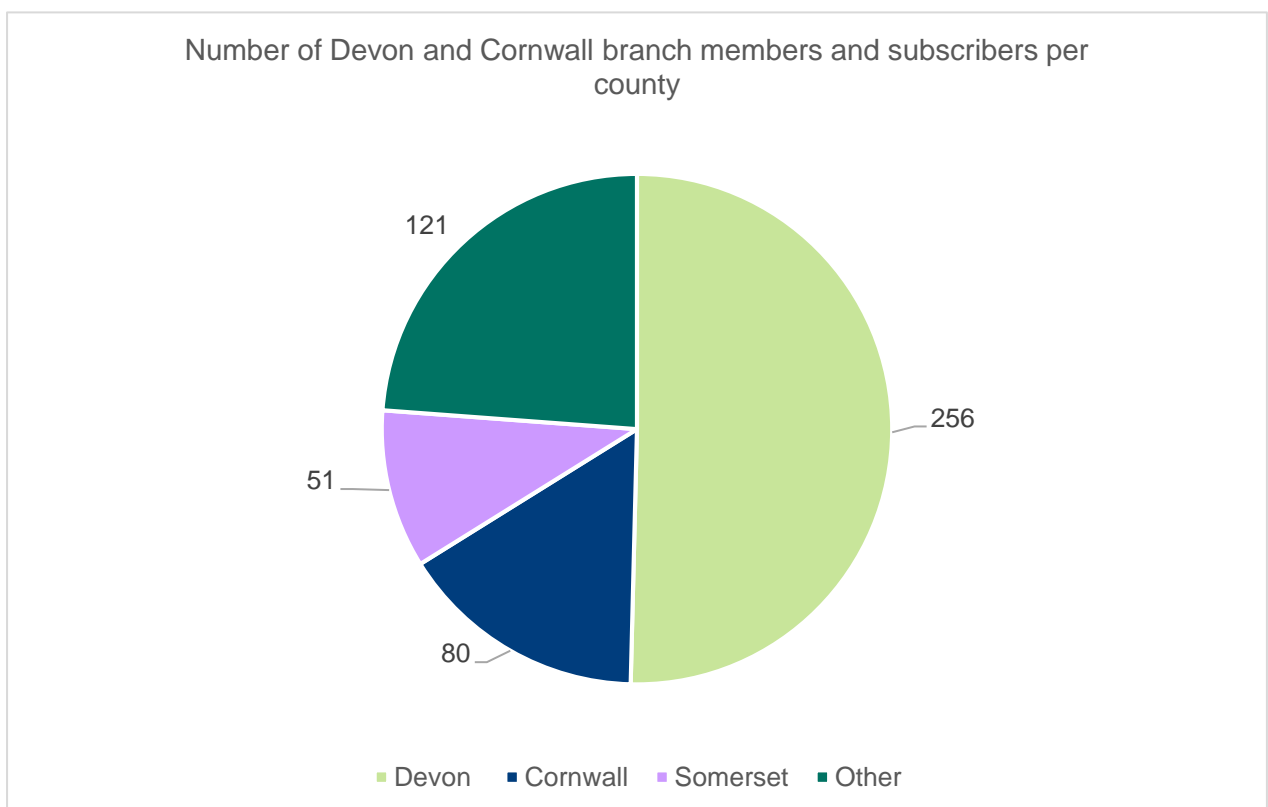

## Devon and Cornwall

Branch members: **450**

Subscribers: **58**

Membership category of Beds, Essex and Herts branch members and subscribers

Devon and Cornwall branch members vs Subscribers

Professional registers of Devon and Cornwall branch members and subscribers

Length of membership of current members and subscribers of Devon and Cornwall branch based on election date

### Devon and Cornwall branch member map