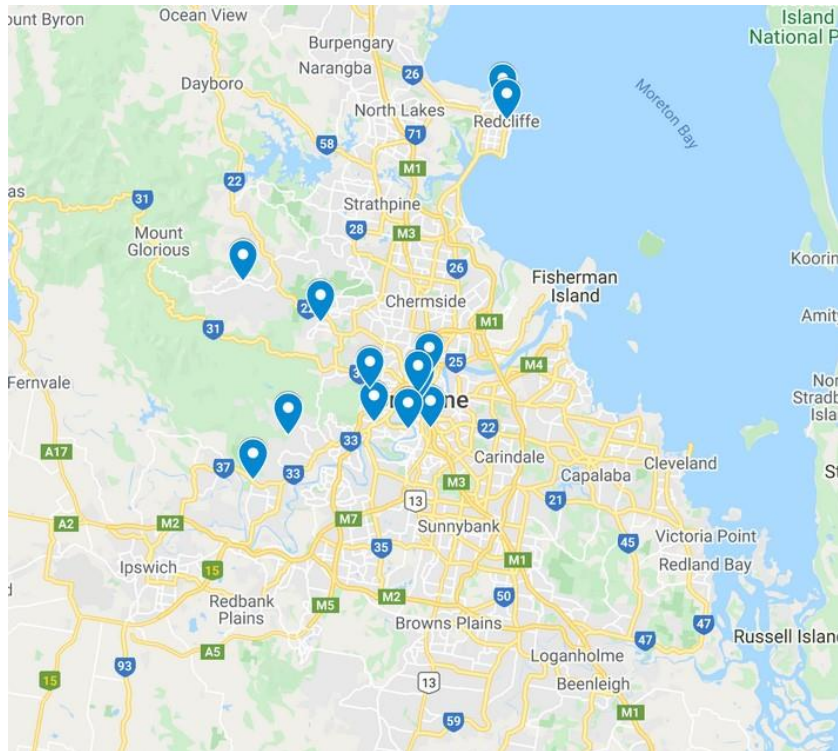

Branch maps: RSB Australasia branch

June 2021

Australia and New Zealand

Australia: Cities

Adelaide

Brisbane

Melbourne

Perth

Sydney

New Zealand