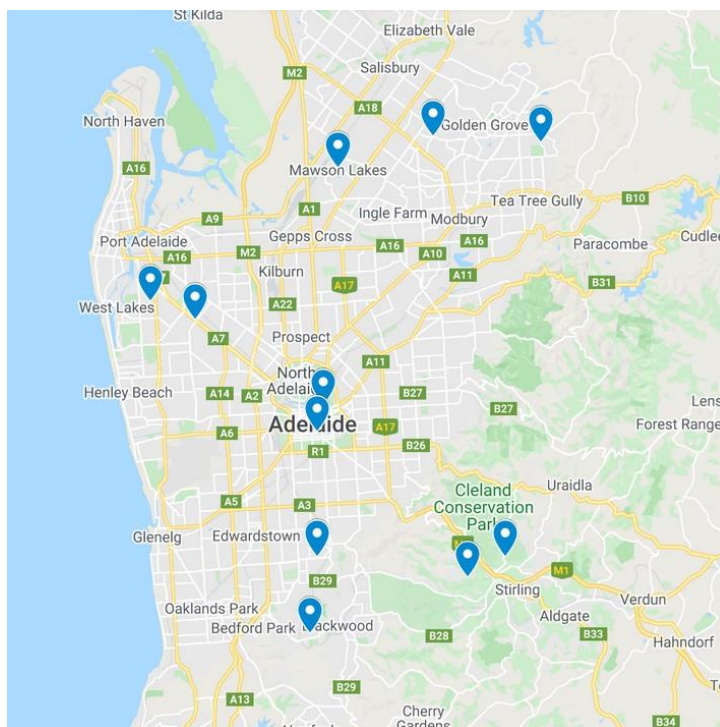

Branch maps: RSB Australasia branch

June 2021

Australia and New Zealand

Australia: Cities

Adelaide

Brisbane

Melbourne

Perth

Sydney

New Zealand