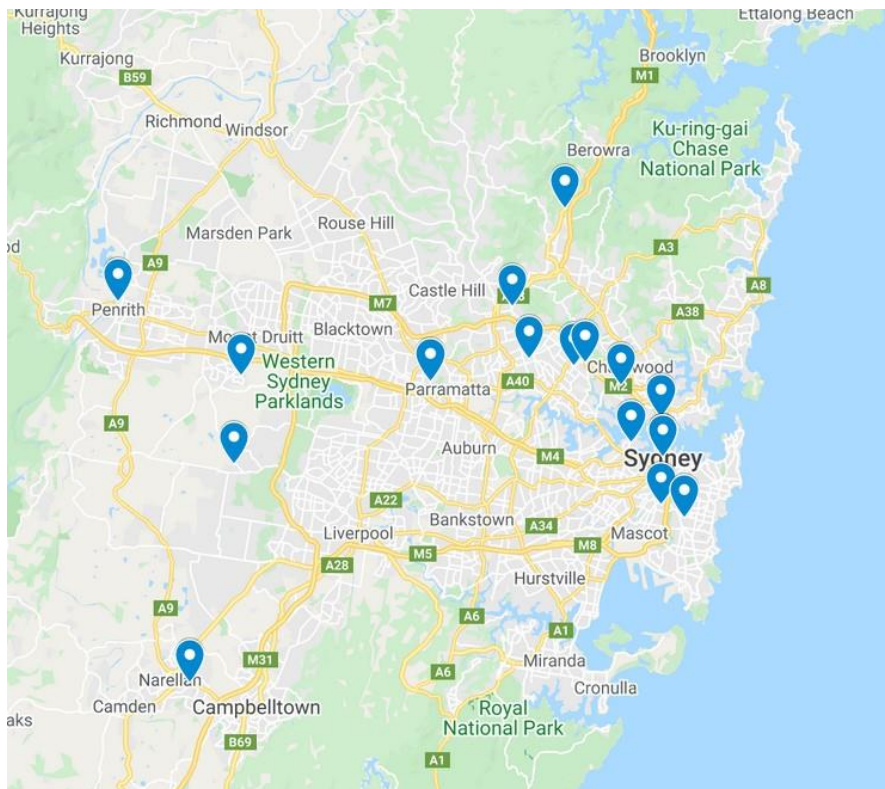

Branch maps: RSB Australasia branch

June 2021

Australia and New Zealand

Australia: Cities

Adelaide

Brisbane

Melbourne

Perth

Sydney

New Zealand