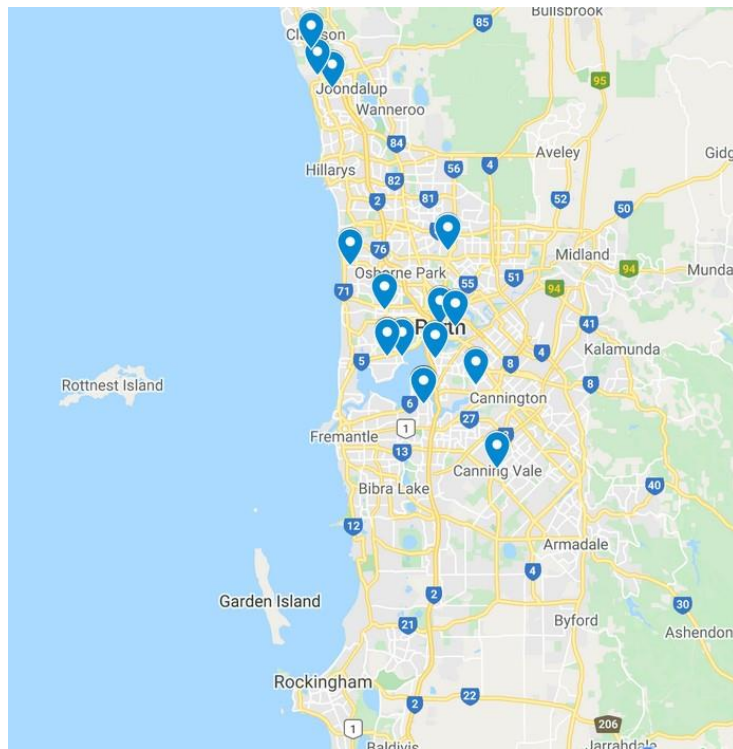

Branch maps: RSB Australasia branch

June 2021

Australia and New Zealand

Australia: Cities

Adelaide

Brisbane

Melbourne

Perth

Sydney

New Zealand